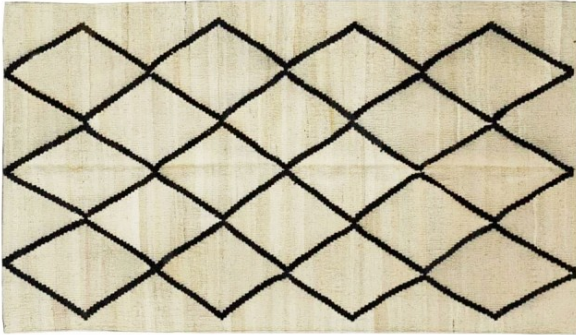

Item #45105 New Flat Weave 2'0" H x 2'0" W

Item Number	45105
Name	Flat Weave
Size	2' X 2'
Origin	
Style	
Size Category	
Antiquity	CircaNew New
Primary Design	Art Deco
Sub-Design	Art Deco
Design Genre	City Cross-Genre Geometric Informal
Field Color	Ivory
Border Color	Black
Composition	Wool
Condition	Excellent

URL <https://www.pgny.com/item45105>

Description

New Pakistan Flat Weave, Small size

A one-of-a-kind modern Pakistan Flat weave with a thick and lustrous wool pile with soft touch and great resistance to wear. This flat weave features art deco motifs all over an ivory field, with a black outer border. In small size, size 2'0" x 2'0". A wonderful choice for a foyer, an entry way, a living space, a bedroom, or as a decorative accent.