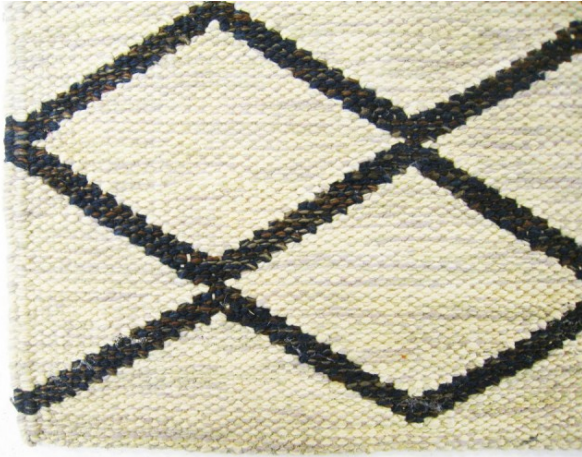

Associated Words and Descriptions:

accessory, antique, antiques, antique rug, antique carpet, antique tapestry, carpet, carpets, cleaning, classic oriental rugs, collectibles, collector items, collector piece, decor, decorative accessory, decorative item, decorative rug, decorator, design, designer, europe, european, farsh, fine, fine antique decorative rugs and carpets, floor covering, floral, geometric, ghali, hali, hand knotted, hand made, hand woven, home decor, home design, interior decor, interior decorator, interior design, interior designer, iran, iranian carpets, iranian rugs, luxury, luxe, new york, new york city, nyc, oriental rug, oriental carpet, persia, persian rug, persian rug gallery, persian carpet, persian carpets new york, persian carpets nyc, persian gallery, period european tapestry, period european tapestries, pgny, pillow, pillows, vintage, vintage carpets, vintage decorative pillows, vintage rugs, rare textiles, repair, restoration, rug, rug cleaning, rug repair, rugs, semi antique, pillow, pillows, tapis, tapisserie, tappeti, tappette, tappic, teppiche, textile, traditional, traditional decor, traditional design, used rugs, used tapestries, wall hanging, wall decor, wool pile, wool rugs,