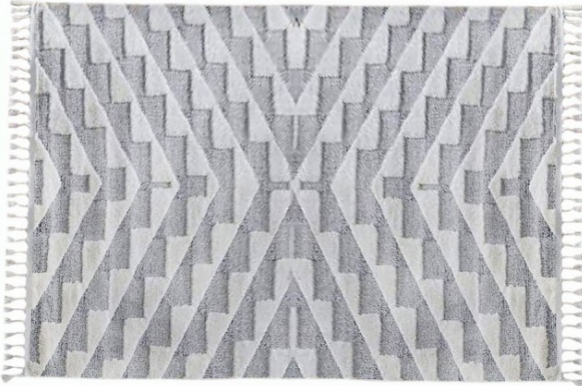

Item #45090 New Flat Weave 2'0" H x 2'0" W

Item Number	45090
Name	Flat Weave
Size	2' X 2'
Origin	
Style	
Size Category	
Antiquity	CircaNew New
Primary Design	Art Deco
Sub-Design	Art Deco
Design Genre	City Cross-Genre Geometric Informal
Field Color	Ivory
Border Color	Light Gray
Composition	Wool
Condition	Excellent

URL <https://www.pgny.com/item45090>

Description

New Pakistan Flat Weave, Small size

A one-of-a-kind modern Pakistan Flat weave with a thick and lustrous wool pile with soft touch and great resistance to wear. This flat weave features art deco motifs all over an ivory field, with a light gray outer border. In small size, size 2'0" x 2'0". A wonderful choice for a foyer, an entry way, a living space, a bedroom, or as a decorative accent.