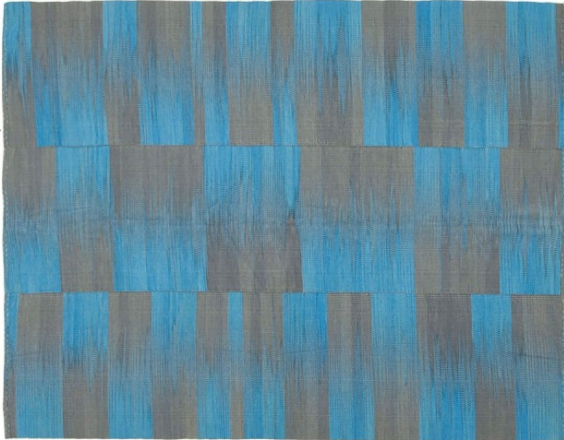

Item #45088 New Flat Weave 2'0" H x 2'0" W

Item Number 45088
Name Flat Weave
Size 2' X 2'
Origin
Style
Size Category
Antiquity CircaNew
New
Primary Design Art Deco
Sub-Design Art Deco
Design Genre City

Cross-Genre
Geometric
Informal

Field Color Light Blue
Border Color Borwn
Composition Wool
Condition Excellent

URL <https://www.pgny.com/item45088>

Description

New Pakistan Flat Weave, Small size

A one-of-a-kind modern Pakistan Flat weave with a thick and lustrous wool pile with soft touch and great resistance to wear. This flat weave features art deco motifs allover a light blue field, with a brown outer border. In small size, size 2'0" x 2'0". A wonderful choice for a foyer, an entry way, a living space, a bedroom, or as a decorative accent.