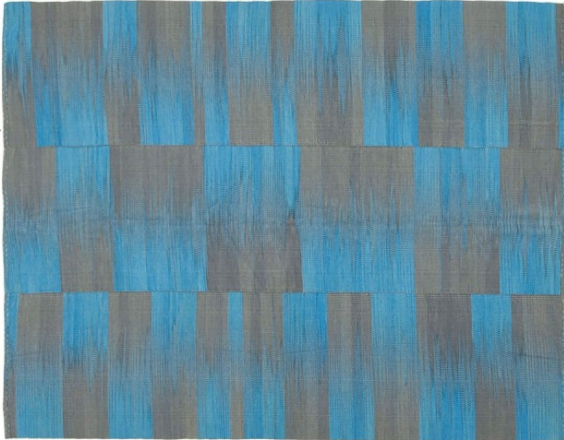

## Item #45088 New Flat Weave 2'0" H x 2'0" W

Item Number 45088  
Name Flat Weave  
Size 2' X 2'  
Origin  
Style  
Size Category  
Antiquity CircaNew  
New  
Primary Design Art Deco  
Sub-Design Art Deco  
Design Genre City

Cross-Genre  
Geometric  
Informal

Field Color Light Blue  
Border Color Borwn  
Composition Wool  
Condition Excellent

URL <https://www.pgny.com/item45088>

### Description

New Pakistan Flat Weave, Small size

A one-of-a-kind modern Pakistan Flat weave with a thick and lustrous wool pile with soft touch and great resistance to wear. This flat weave features art deco motifs allover a light blue field, with a brown outer border. In small size, size 2'0" x 2'0". A wonderful choice for a foyer, an entry way, a living space, a bedroom, or as a decorative accent.