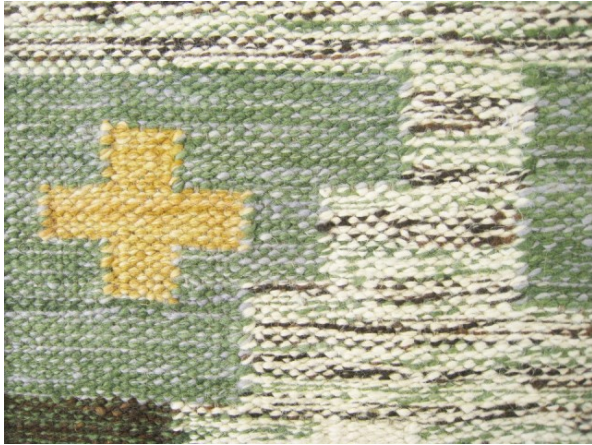

Associated Words and Descriptions:

accessory, antique, antiques, antique rug, antique carpet, antique tapestry, carpet, carpets, cleaning, classic oriental rugs, collectibles, collector items, collector piece, decor, decorative accessory, decorative item, decorative rug, decorator, design, designer, europe, european, farsh, fine, fine antique decorative rugs and carpets, floor covering, floral, geometric, ghali, hali, hand knotted, hand made, hand woven, home decor, home design, interior decor, interior decorator, interior design, interior designer, iran, iranian carpets, iranian rugs, luxury, luxe, new york, new york city, nyc, oriental rug, oriental carpet, persia, persian rug, persian rug gallery, persian carpet, persian carpets new york, persian carpets nyc, persian gallery, period european tapestry, period european tapestries, pgny, pillow, pillows, vintage, vintage carpets, vintage decorative pillows, vintage rugs, rare textiles, repair, restoration, rug, rug cleaning, rug repair, rugs, semi antique, pillow, pillows, tapis, tapisserie, tappeti, tappette, tappic, teppiche, textile, traditional, traditional decor, traditional design, used rugs, used tapestries, wall hanging, wall decor, wool pile, wool rugs,