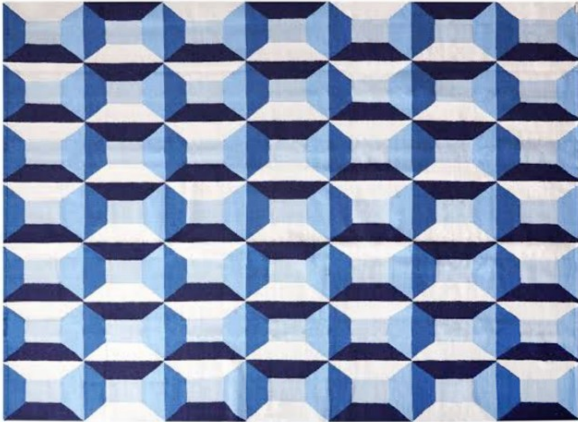

**Item #45082 New Flat Weave 2'0" H x 2'0" W**

Item Number 45082  
Name Flat Weave  
Size 2' X 2'  
Origin  
Style  
Size Category  
Antiquity CircaNew  
New  
Primary Design Allover  
Sub-Design Squares  
Design Genre City

Geometric  
Informal  
Village  
Field Color Ivory  
Border Color Blue  
Composition Wool  
Condition Excellent

URL <https://www.pgny.com/item45082>

**Description**

New Pakistan Flat Weave, Small size

A one-of-a-kind modern Pakistan Flat weave with a thick and lustrous wool pile with soft touch and great resistance to wear. This flat weave features squares allover an ivory field, with a blue outer border. In small size, size 2'0" x 2'0". A wonderful choice for a foyer, an entry way, a living space, a bedroom, or as a decorative accent.