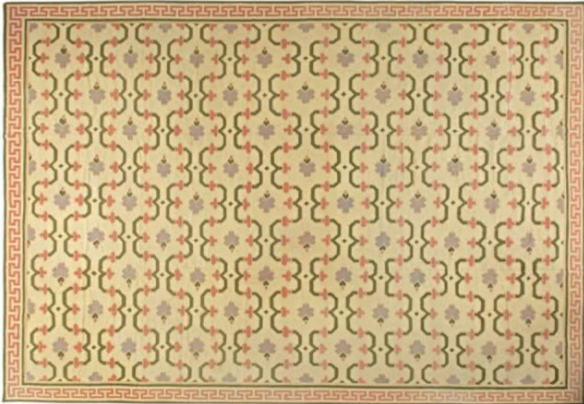

Item #45073 New Flat Weave 2'0" H x 2'0" W

Item Number 45073
Name Flat Weave
Size 2' X 2'
Origin
Style
Size Category
Antiquity CircaNew
New
Primary Design Art Deco
Sub-Design Geometric Abstracts
Design Genre City

Geometric
Informal
Village
Field Color Light Green
Border Color Red
Composition Wool
Condition Excellent

URL <https://www.pgny.com/item45073>

Description

New Pakistan Flat Weave, Small size

A one-of-a-kind modern Pakistan Flat weave with a thick and lustrous wool pile with soft touch and great resistance to wear. This flat weave features art deco motifs with geometric abstracts all over a light green field, with a red outer border. In small size, size 2'0" x 2'0". A wonderful choice for a foyer, an entry way, a living space, a bedroom, or as a decorative accent.