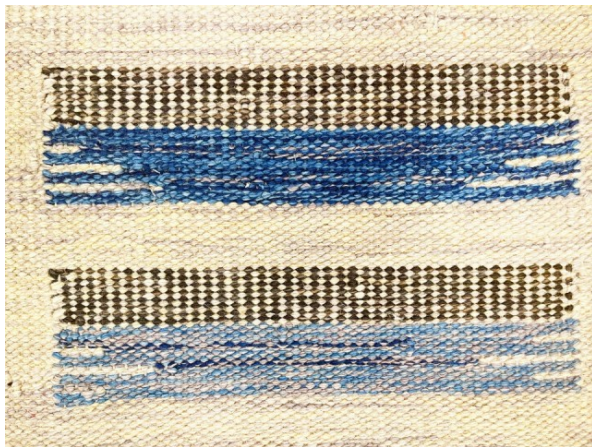

## Item #45063 New Flat Weave 2'0" H x 2'0" W

Item Number 45063  
Name Flat Weave  
Size 2' X 2'  
Origin  
Style  
Size Category  
Antiquity CircaNew  
New

Primary Design Allover  
Sub-Design Stripes  
Design Genre City  
Geometric  
Informal  
Village  
Field Color Ivory  
Border Color Blue Gray  
Composition Wool  
Condition Excellent

### Description

New Pakistan Flat Weave, Runner size

A one-of-a-kind modern Pakistan Flat weave with a thick and lustrous wool pile with soft touch and great resistance to wear. This flat weave features stripes allover an ivory primary field, with a blue outer border. In runner size, size 2'0" x 2'0". A wonderful choice for a foyer, an entry way, a living space, a bedroom, or as a decorative accent.