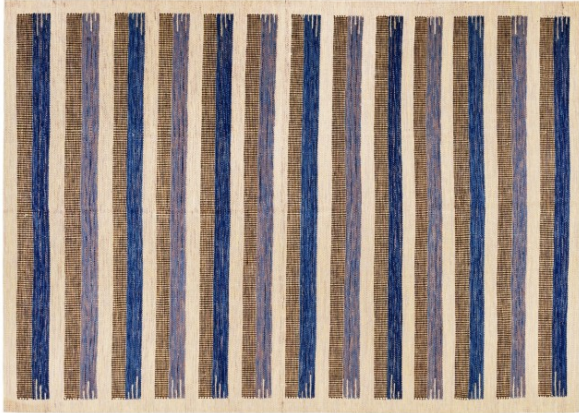

Item #45058 New Flat Weave 10'0" H x 8'0" W

Item Number 45058
Name Flat Weave
Size 8' X 10'
Origin
Style
Size Category
Antiquity CircaNew
New
Primary Design Allover
Sub-Design Stripes
Design Genre City

Geometric
Informal
Field Color Ivory
Border Color Blue
Composition Wool
Condition Excellent

URL <https://www.pgny.com/item45058>

Description

New Pakistan Flat Weave, Room size

A one-of-a-kind modern Pakistan Flat weave with a thick and lustrous wool pile with soft touch and great resistance to wear. This flat weave features stripes allover an ivory primary field, with a blue outer border. In room size, size 10'0" x 8'0". A wonderful choice for a foyer, an entry way, a living space, a bedroom, or as a decorative accent.