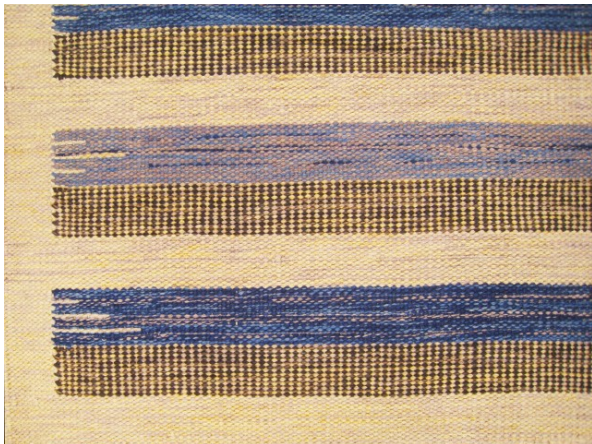

Description

New Pakistan Flat Weave, Room size

A one-of-a-kind modern Pakistan Flat weave with a thick and lustrous wool pile with soft touch and great resistance to wear. This flat weave features stripes allover an ivory primary field, with a blue outer border. In room size, size 10'0" x 8'0". A wonderful choice for a foyer, an entry way, a living space, a bedroom, or as a decorative accent.

For additional information about this style of product, visit our Glossary page in the About drop down menu at the top of this page.