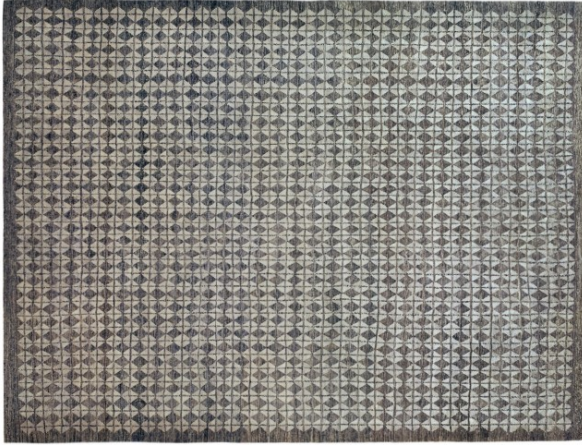

## Item #45057 New Flat Weave 15'0" H x 13'6" W

Item Number	45057
Name	Flat Weave
Size	13' 6" X 15'
Origin	
Style	
Size Category	
Antiquity	CircaNew New
Primary Design	Allover
Sub-Design	Squares
Design Genre	Geometric Informal Tribal Village
Field Color	Blue Green
Border Color	Blue
Composition	Wool
Condition	Excellent

### Description

New Pakistan Flat Weave, Large size

A one-of-a-kind modern Pakistan Flat weave with a thick and lustrous wool pile with soft touch and great resistance to wear. This flat weave features squares allover a blue green primary field, with a blue outer border. In large size, size 15'0" x 13'6". A wonderful choice for a foyer, an entry way, a living space, a bedroom, or as a decorative accent.