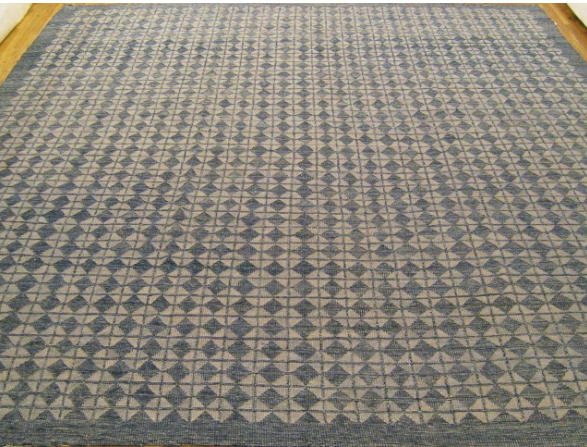

Item #45057 New Flat Weave 15'0" H x 13'6" W

Item Number	45057
Name	Flat Weave
Size	13' 6" X 15'
Origin	
Style	
Size Category	
Antiquity	CircaNew New
Primary Design	Allover
Sub-Design	Squares
Design Genre	Geometric Informal Tribal Village
Field Color	Blue Green
Border Color	Blue
Composition	Wool
Condition	Excellent

URL <https://www.pgny.com/item45057>

Description

New Pakistan Flat Weave, Large size

A one-of-a-kind modern Pakistan Flat weave with a thick and lustrous wool pile with soft touch and great resistance to wear. This flat weave features squares allover a blue green primary field, with a blue outer border. In large size, size 15'0" x 13'6". A wonderful choice for a foyer, an entry way, a living space, a bedroom, or as a decorative accent.

For additional information about this style of product, visit our Glossary page in the About drop down menu at the top of this page.