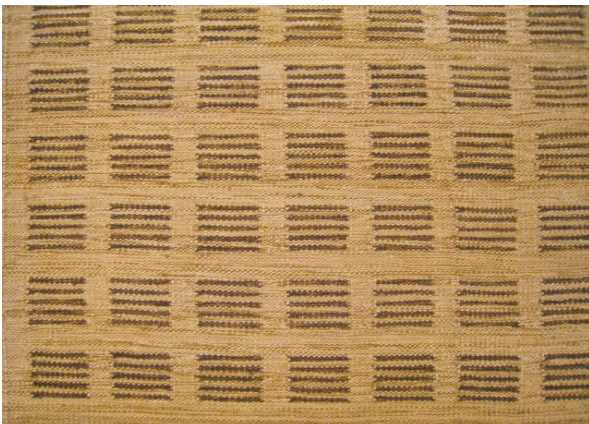

Item #45051 New Flat Weave 12'4" H x 8'6" W

Item Number	45051
Name	Flat Weave
Size	8' 6" X 12' 4"
Origin	
Style	
Size Category	
Antiquity	CircaNew New
Primary Design	Allover
Sub-Design	Art Deco
Design Genre	City Geometric Informal
Field Color	Ivory
Border Color	Brown
Composition	Wool
Condition	Excellent

URL <https://www.pgny.com/item45051>

Description

New Pakistan Flat Weave, Large size

A one-of-a-kind modern Pakistan Flat weave with a thick and lustrous wool pile with soft touch and great resistance to wear. This flat weave features art deco motifs allover an ivory primary field, with a brown outer border. In large size, size 12'4" x 8'6". A wonderful choice for a foyer, an entry way, a living space, a bedroom, or as a decorative accent.