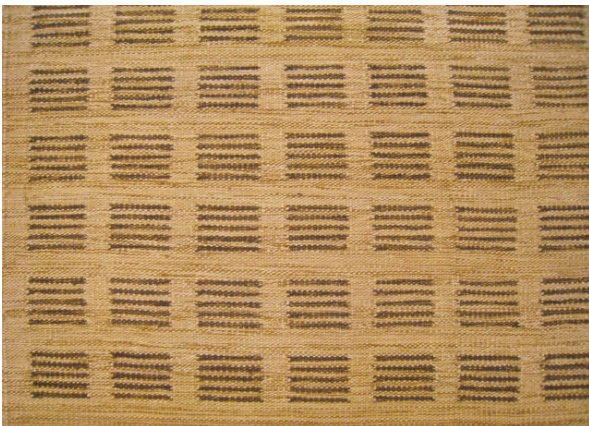

Item #45051 New Flat Weave 12'4" H x 8'6" W

Item Number	45051
Name	Flat Weave
Size	8' 6" X 12' 4"
Origin	
Style	
Size Category	
Antiquity	CircaNew New
Primary Design	Allover
Sub-Design	Art Deco
Design Genre	City Geometric Informal
Field Color	Ivory
Border Color	Brown
Composition	Wool
Condition	Excellent

URL <https://www.pgny.com/item45051>

Description

New Pakistan Flat Weave, Large size

A one-of-a-kind modern Pakistan Flat weave with a thick and lustrous wool pile with soft touch and great resistance to wear. This flat weave features art deco motifs allover an ivory primary field, with a brown outer border. In large size, size 12'4" x 8'6". A wonderful choice for a foyer, an entry way, a living space, a bedroom, or as a decorative accent.