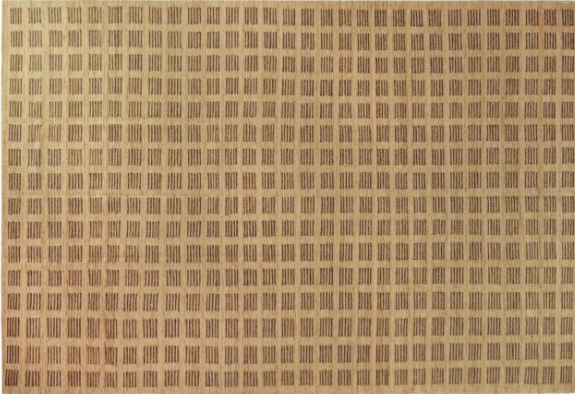

Item #45051 New Flat Weave 12'4" H x 8'6" W

Item Number	45051
Name	Flat Weave
Size	8' 6" X 12' 4"
Origin	
Style	
Size Category	
Antiquity	CircaNew New
Primary Design	Allover
Sub-Design	Art Deco
Design Genre	City Geometric Informal
Field Color	Ivory
Border Color	Brown
Composition	Wool
Condition	Excellent

URL <https://www.pgny.com/item45051>

Description

New Pakistan Flat Weave, Large size

A one-of-a-kind modern Pakistan Flat weave with a thick and lustrous wool pile with soft touch and great resistance to wear. This flat weave features art deco motifs allover an ivory primary field, with a brown outer border. In large size, size 12'4" x 8'6". A wonderful choice for a foyer, an entry way, a living space, a bedroom, or as a decorative accent.