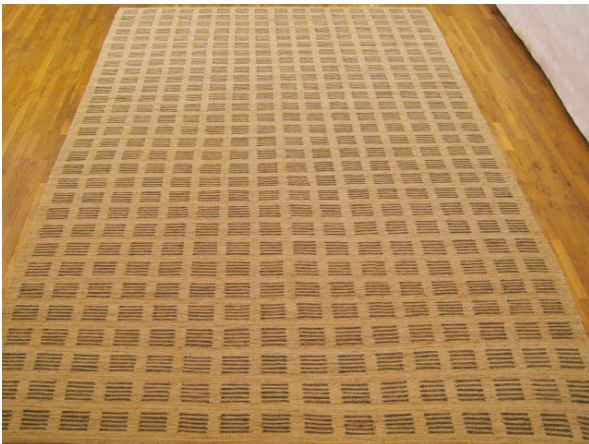

Item #45051 New Flat Weave 12'4" H x 8'6" W

Item Number	45051
Name	Flat Weave
Size	8' 6" X 12' 4"
Origin	
Style	
Size Category	
Antiquity	CircaNew New
Primary Design	Allover
Sub-Design	Art Deco
Design Genre	City Geometric Informal
Field Color	Ivory
Border Color	Brown
Composition	Wool
Condition	Excellent

URL <https://www.pgny.com/item45051>

Description

New Pakistan Flat Weave, Large size

A one-of-a-kind modern Pakistan Flat weave with a thick and lustrous wool pile with soft touch and great resistance to wear. This flat weave features art deco motifs allover an ivory primary field, with a brown outer border. In large size, size 12'4" x 8'6". A wonderful choice for a foyer, an entry way, a living space, a bedroom, or as a decorative accent.