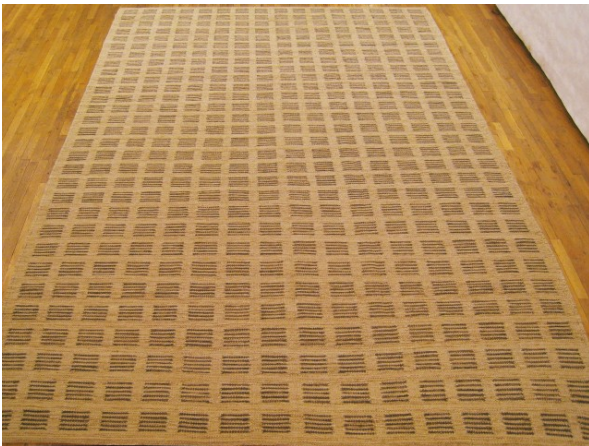

Item #45051 New Flat Weave 12'4" H x 8'6" W

Item Number	45051
Name	Flat Weave
Size	8' 6" X 12' 4"
Origin	
Style	
Size Category	
Antiquity	CircaNew New
Primary Design	Allover
Sub-Design	Art Deco
Design Genre	City Geometric Informal
Field Color	Ivory
Border Color	Brown
Composition	Wool
Condition	Excellent

URL <https://www.pgny.com/item45051>

Description

New Pakistan Flat Weave, Large size

A one-of-a-kind modern Pakistan Flat weave with a thick and lustrous wool pile with soft touch and great resistance to wear. This flat weave features art deco motifs allover an ivory primary field, with a brown outer border. In large size, size 12'4" x 8'6". A wonderful choice for a foyer, an entry way, a living space, a bedroom, or as a decorative accent.