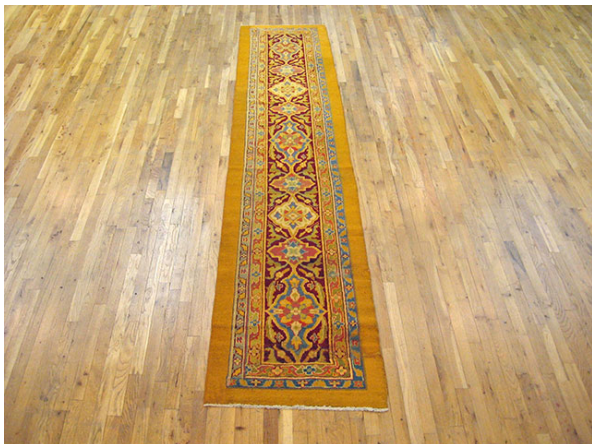

Item #29828 Antique Indian Agra 12'0" H x 2'6" W

Item Number	29828
Name	Agra
Size	2' 6" X 12'
Origin	Indian
Style	
Size Category	Runners
Antiquity	Circa 1890
	Antique
Primary Design	Allover
Sub-Design	Multi-Medallion
Design Genre	City
	Curvilinear
	Floral
	Informal
Field Color	Red
Border Color	Gold
Composition	Wool
Condition	Excellent

URL <https://www.pgny.com/item29828>

Description

Antique Indian Agra Oriental Rug, size 12'0" H x 2'6"

An antique Indian Agra Oriental Rug, size 12'0" H x 2'6" W, in Runner size, circa 1890. This fine floral wool rug features multiple medallions throughout, in a red central field. The field is enclosed within a gold outer border. The wool pile is even and supple throughout, and the rug is in excellent condition for its age and weaving style. An amazing value, and an excellent choice for a short hallway or living space. Bring this beautiful rug home today!