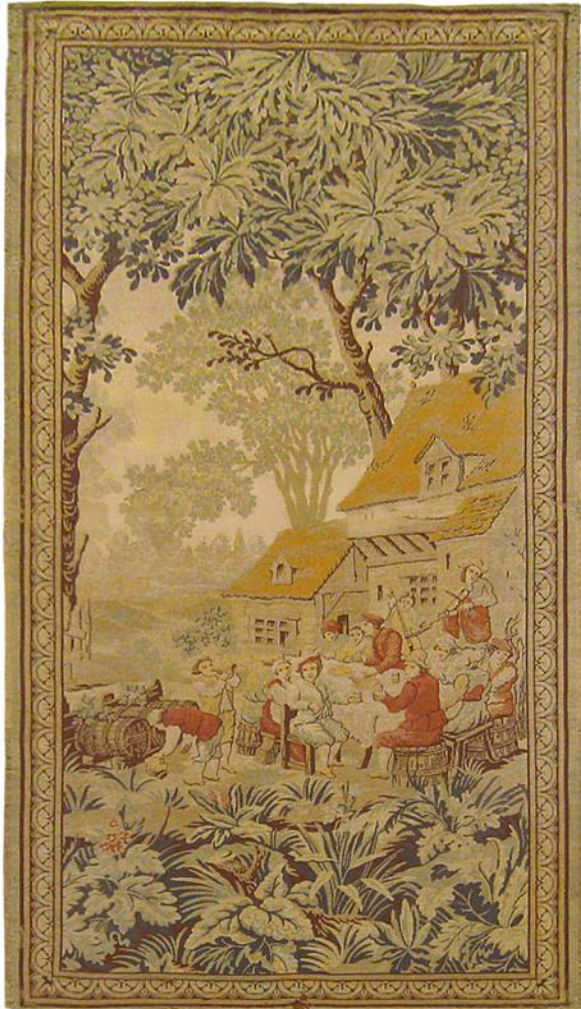

Item #27480 Period Antique Loomed Landscape Tapestry 6'7" H x 3'3" W

Original Price	4,995
Outlet Price	2,495
Item Number	27480
Name	Loomed Landscape Tapestry
Size	3' 3" X 6' 7"
Origin	
Style	
Size Category	Verdure Tapestries Vertical Tapestries
Antiquity	Circa 1920 Period Antique
Primary Design	Directional
Sub-Design	Pictorial
Design Genre	Genre Tapestry Landscape Tapestry Loomed Tapestry Rustic Tapestry Verdure Tapestry
Field Color	Light Green
Border Color	Light Brown
Composition	Wool
Condition	Excellent

URL <https://www.pgny.com/item27480>

Description

A loomed French rustic landscape tapestry from the first quarter of the twentieth century, circa 1920, envisioning a festive scene in which villagers eat, play music, and make merry before a cottage at right, within a verdant setting of trees, bushes, and acanthus plants. Enclosed by a narrow border with an elegant repeating semi-circle motif. Wool.

Hanging: The tapestry comes ready for hanging, with linen backing and a strip of hook and loop tape at the top end, which can be connected to the opposite side of the supplied hook and loop tape, which could be tacked to your wall. For those who prefer the use of a tapestry rod, we can add the appropriate size loops to accommodate your needs. We now have a large selection of antique tapestry rods available as well, which we can provide detail upon request.

Subject

Rustic landscape scene with villagers before a cottage

Persian Gallery Notes

This is part of a pair of tapestries with item #27481