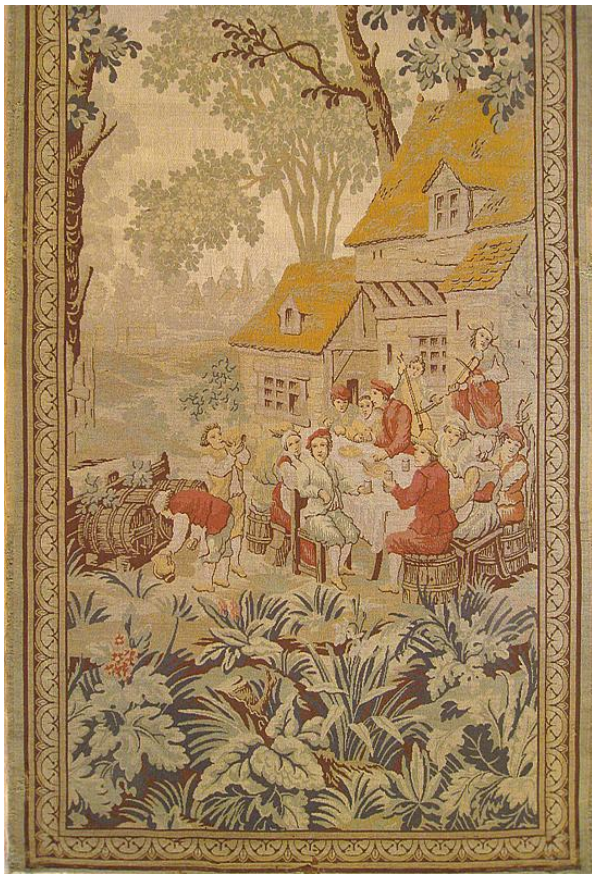

Associated Words and Descriptions:

accessory, antique, antiques, antique rug, antique carpet, antique tapestry, carpet, carpets, cleaning, classic oriental rugs, collectibles, collector items, collector piece, decor, decorative accessory, decorative item, decorative rug, decorator, design, designer, europe, european, farsh, fine, fine antique decorative rugs and carpets, floor covering, floral, geometric, ghali, hali, hand knotted, hand made, hand woven, home decor, home design, interior decor, interior decorator, interior design, interior designer, iran, iranian carpets, iranian rugs, luxury, luxe, new york, new york city, nyc, oriental rug, oriental carpet, persia, persian rug, persian rug gallery, persian carpet, persian carpets new york, persian carpets nyc, persian gallery, period european tapestry, period european tapestries, pgny, pillow, pillows, vintage, vintage carpets, vintage decorative pillows, vintage rugs, rare textiles, repair, restoration, rug, rug cleaning, rug repair, rugs, semi antique, pillow, pillows, tapis, tapisserie, tappeti, tappette, tappic, teppiche, textile, traditional, traditional decor, traditional design, used rugs, used tapestries, wall hanging, wall decor, wool pile, wool rugs,

Subject

Rustic landscape scene with villagers before a cottage

Persian Gallery Notes